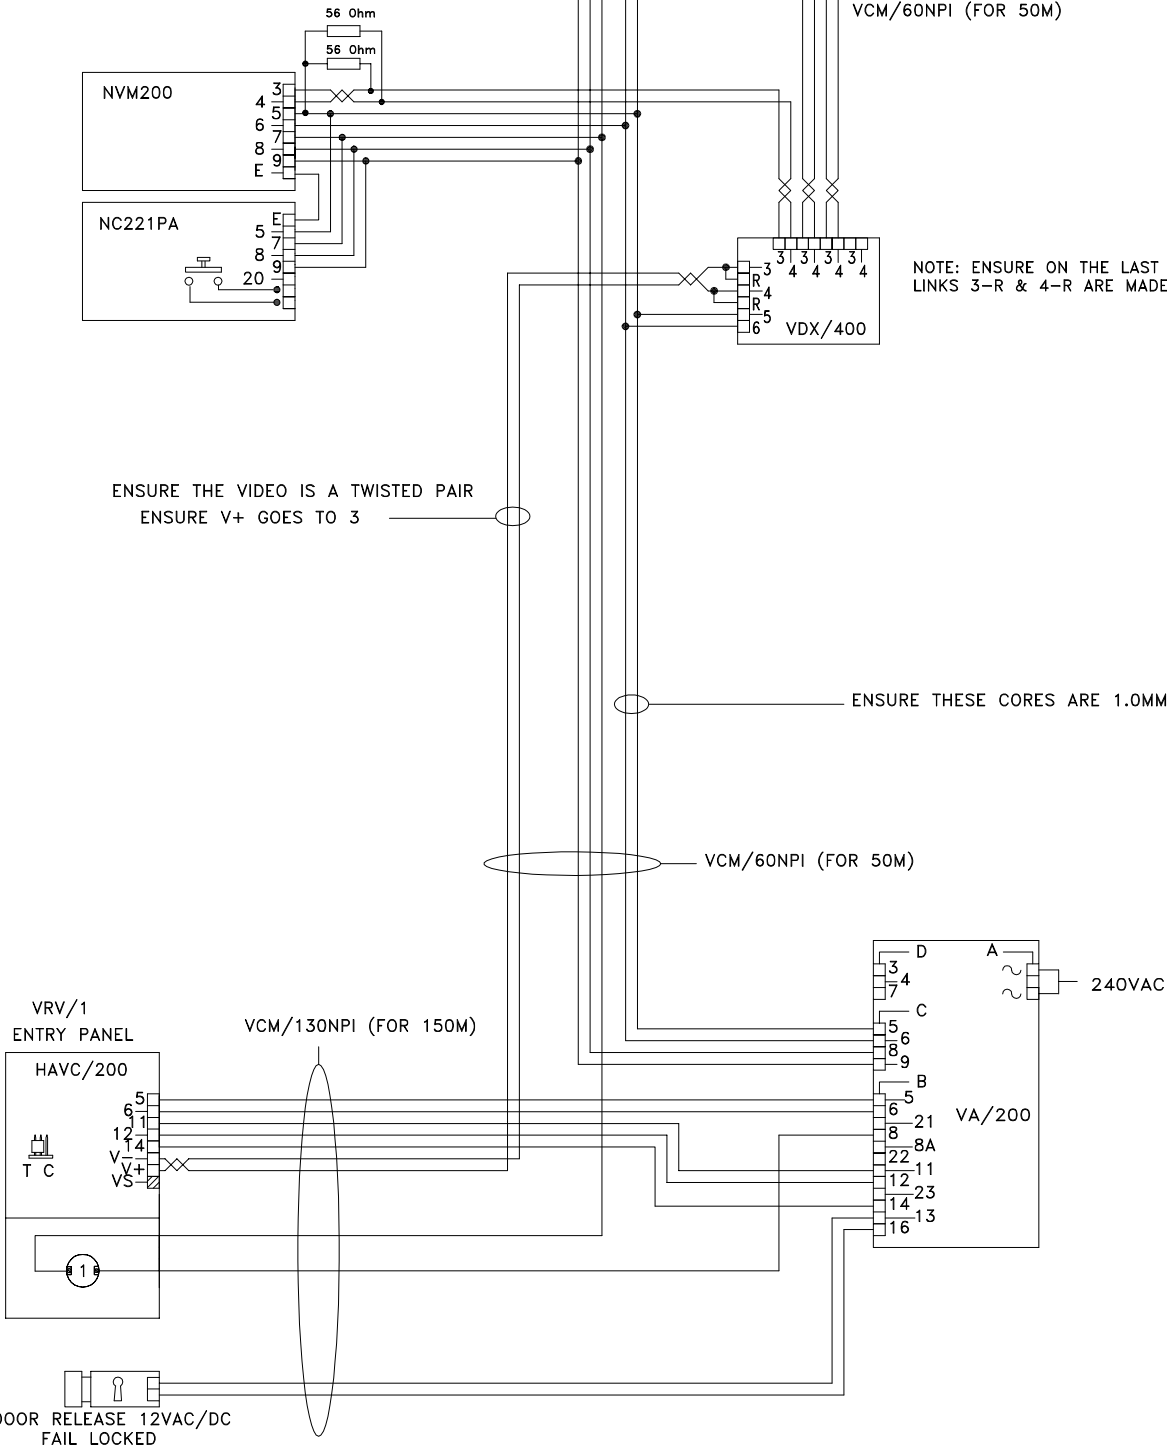

NOTE: ENSURE ON THE LAST VDX/400 LINKS 3-R & 4-R ARE MADE.

ENSURE THE VIDEO IS A TWISTED PAIR
ENSURE V+ GOES TO 3

ENSURE THESE CORES ARE 1.0MMSQ

CABLE EQUIVALENTS

VCM/130NPI. = 4 CORES @ 1.0MMSQ + 10 CORES @ 0.5MMSQ (INCLUDING 1 TWISTED PAIR)

VCM/60NPI. = 2 CORES @ 1.0MMSQ + 8 CORES @ 0.5MMSQ (INCLUDING 1 TWISTED PAIR)

BPT (UK) LTD. HERTS. ENGLAND	PREPARED FOR INSTALLER INFORMATION	DATE: 26/11/03	DRAWN: RC
		REVISED:	
DRAWING TITLE:	1 X 1 BUTTON VR VIDEO ENTRY PANEL & 3 NOVA MONITORS USING TWISTED PAIR VIDEO DISTRIBUTION	DRAWING No: B-1V1N3L(TP)	